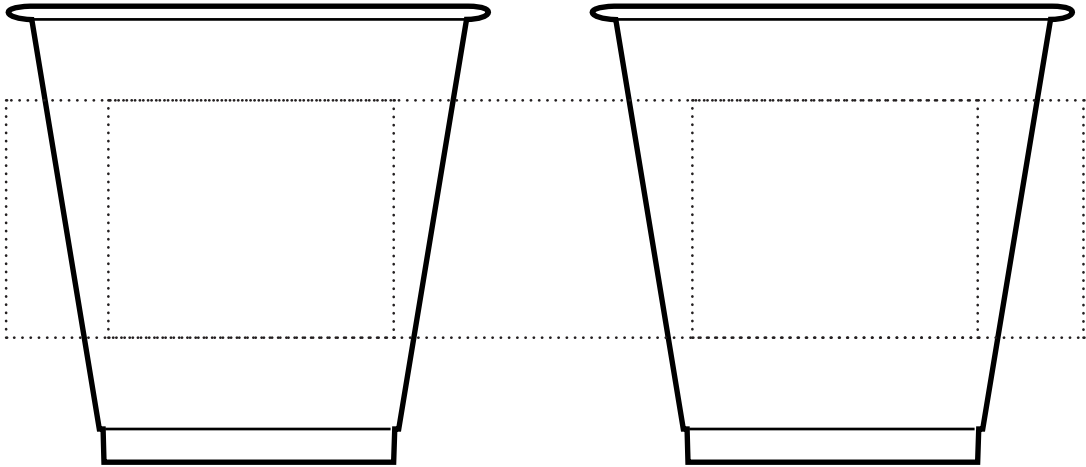

Product Template

INK/PMS #					
-----------	--	--	--	--	--

ACTUAL SIZE

Dotted line Indicates
max imprint area, factory
recommend staying 20%
under this area.

Dotted line is for guidance
only and **will not print**.

SS3C
3.5oz Soft Sided Clear Cup
(Wrap/2 Sided)