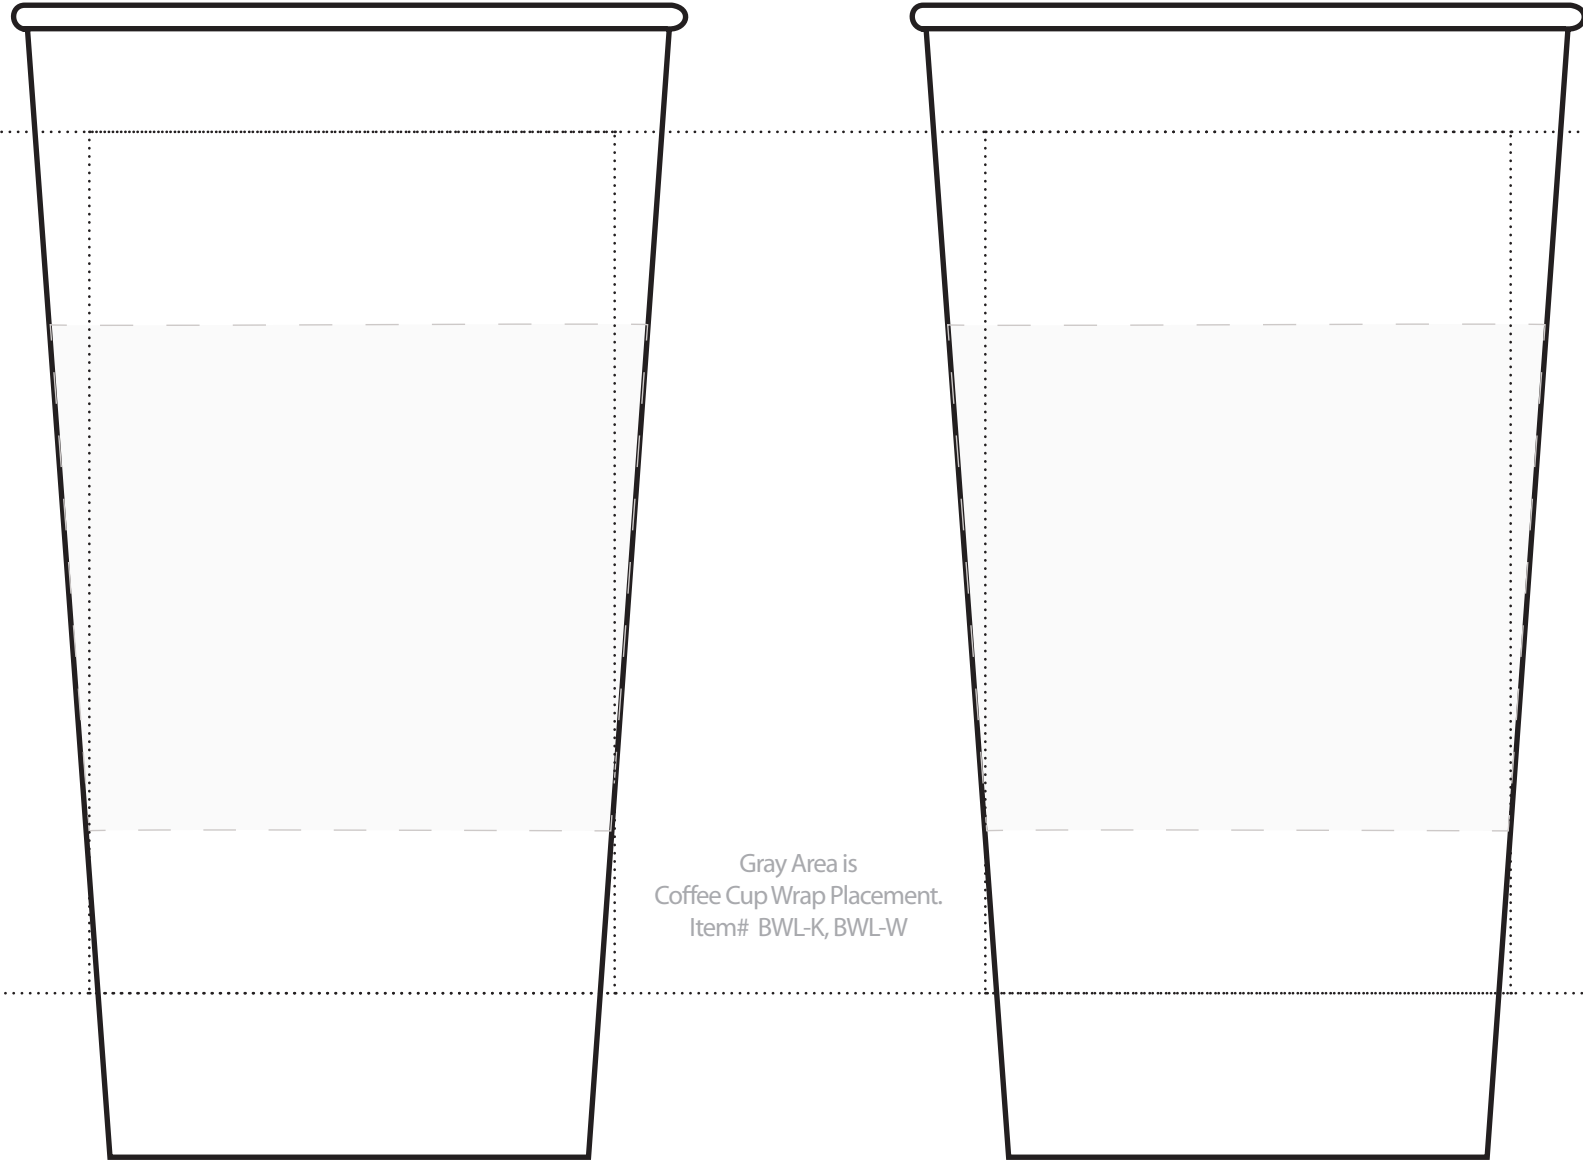

Product Template

Gray Area is
Coffee Cup Wrap Placement.
Item# BWL-K, BWL-W

INK/PMS #					
-----------	--	--	--	--	--

ACTUAL SIZE

Dotted line Indicates
max imprint area, factory
recommend staying 20%
under this area.

Dotted line is for guidance
only and **will not print.**

PC20W

20oz White Paper Cup

(Wrap/2 Sided)