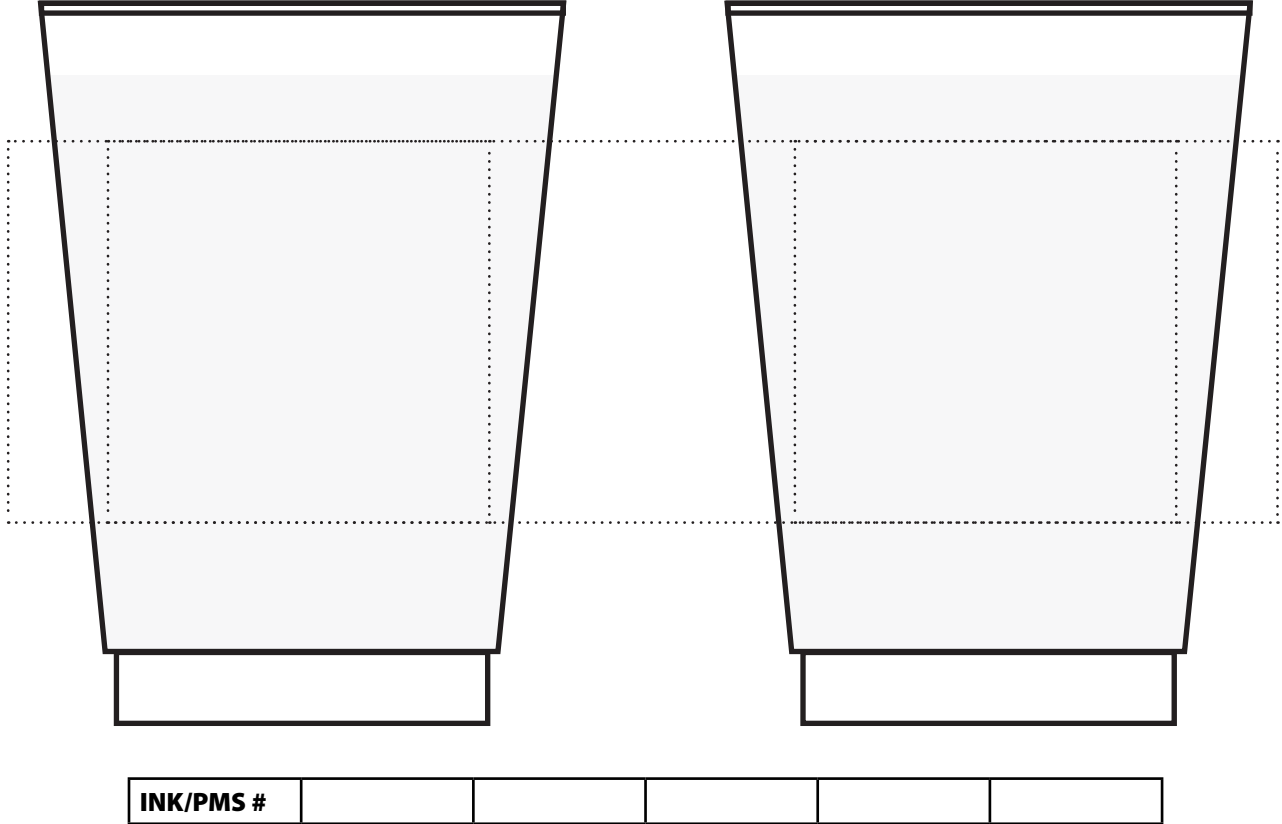

Product Template

ACTUAL SIZE

Dotted line Indicates max imprint area, factory recommend staying 20% under this area.

Dotted line is for guidance only and **will not print**.

P8 **8oz Frost-Flex™ Cup** *(Wrap/2 Sided)*