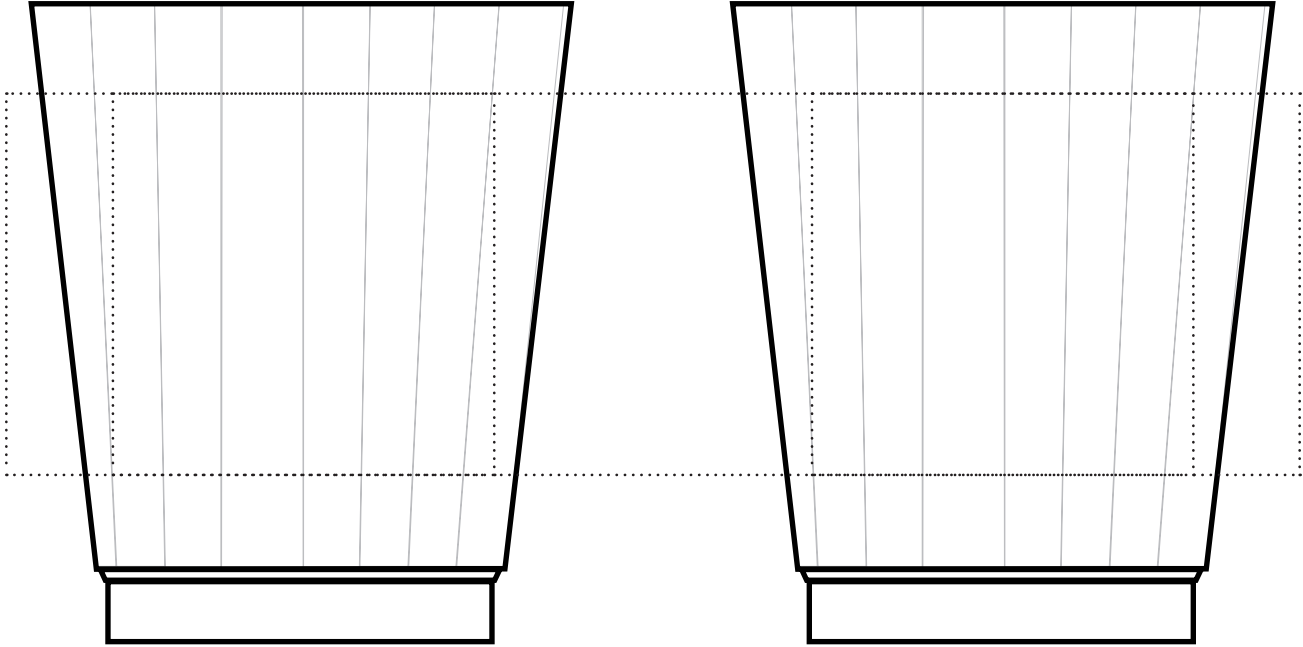

Product Template

INK/PMS #					
-----------	--	--	--	--	--

ACTUAL SIZE

Dotted line Indicates
max imprint area, factory
recommend staying 20%
under this area.

Dotted line is for guidance
only and **will not print**.

CF8
8oz Fluted Cup
(Wrap/2 Sided)