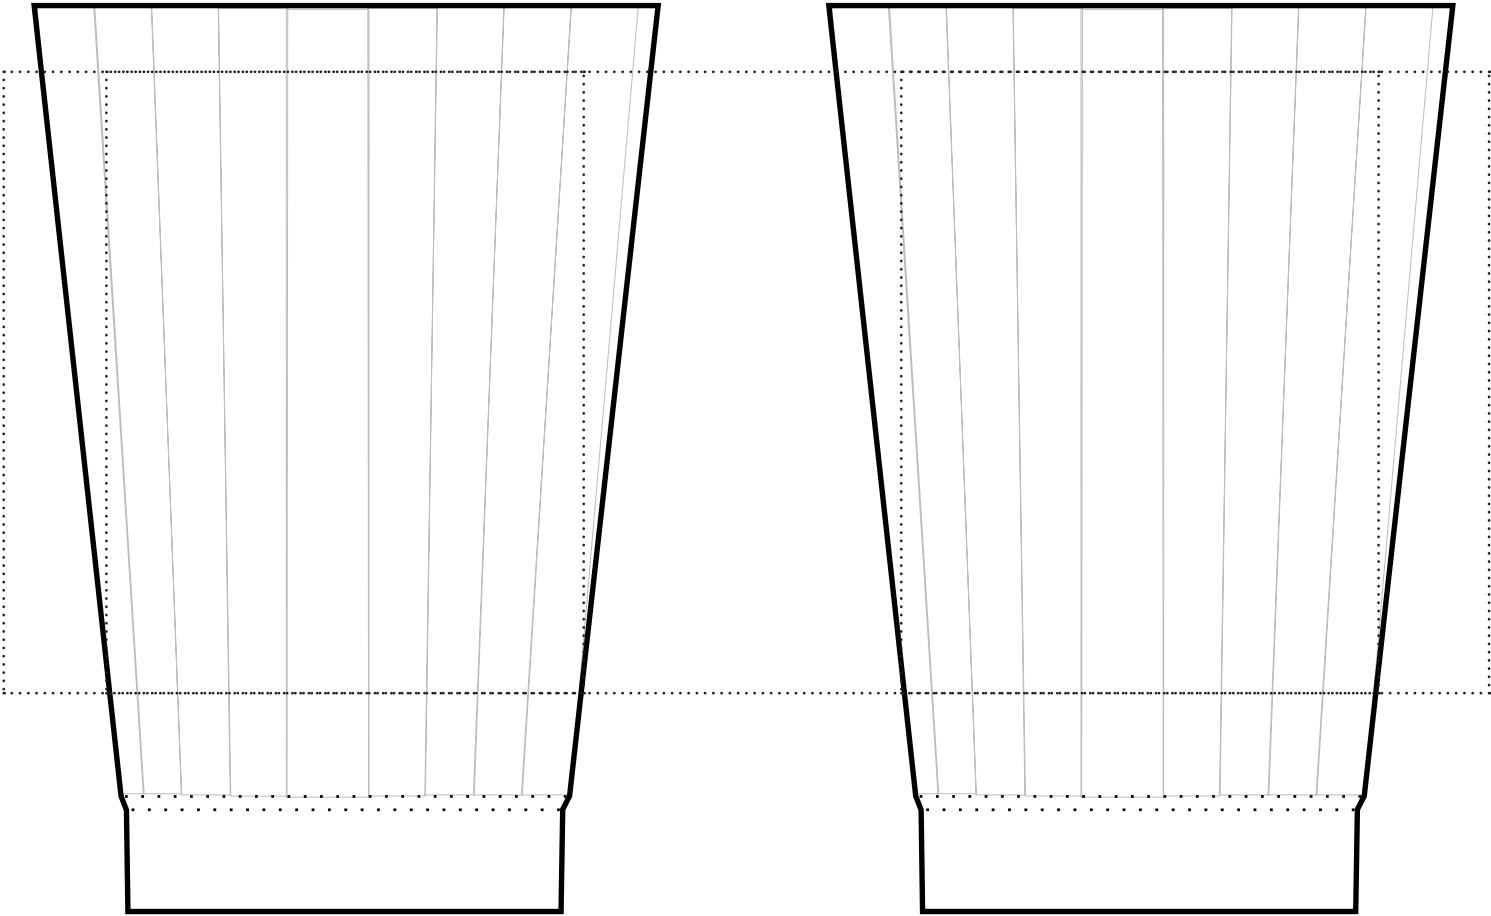

Product Template

INK/PMS #					
-----------	--	--	--	--	--

ACTUAL SIZE

Dotted line Indicates
max imprint area, factory
recommend staying 20%
under this area.

Dotted line is for guidance
only and **will not print**.

CF14

14oz Fluted Cup

(Wrap/2 Sided)