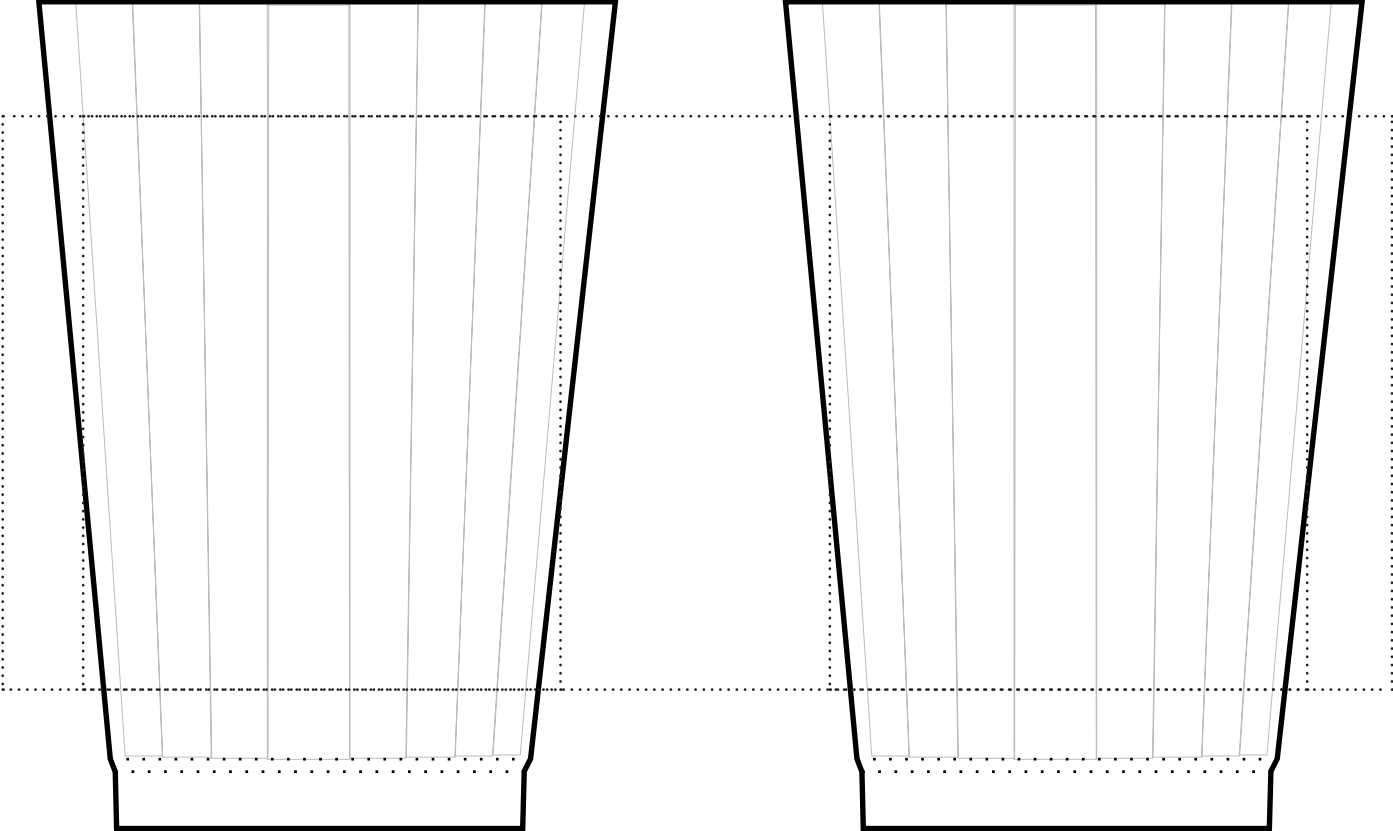

Product Template

INK/PMS #					
-----------	--	--	--	--	--

ACTUAL SIZE

Dotted line Indicates max imprint area, factory recommend staying 20% under this area.

Dotted line is for guidance only and **will not print**.

CF12 12oz Fluted Cup (Wrap/2 Sided)