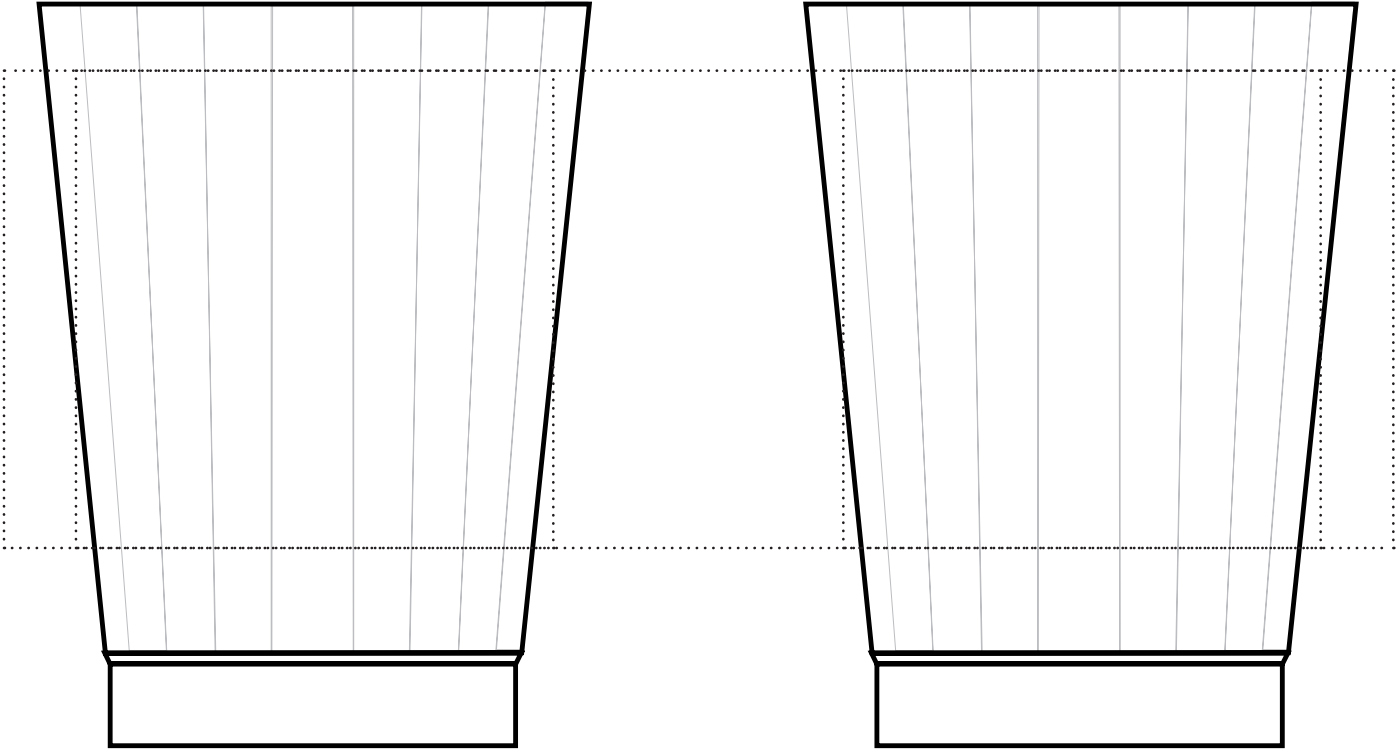

Product Template

INK/PMS #					
-----------	--	--	--	--	--

ACTUAL SIZE

Dotted line indicates max imprint area, factory recommend staying 20% under this area.

Dotted line is for guidance only and **will not print**.

CF10
10oz Fluted Cup
(Wrap/2 Sided)