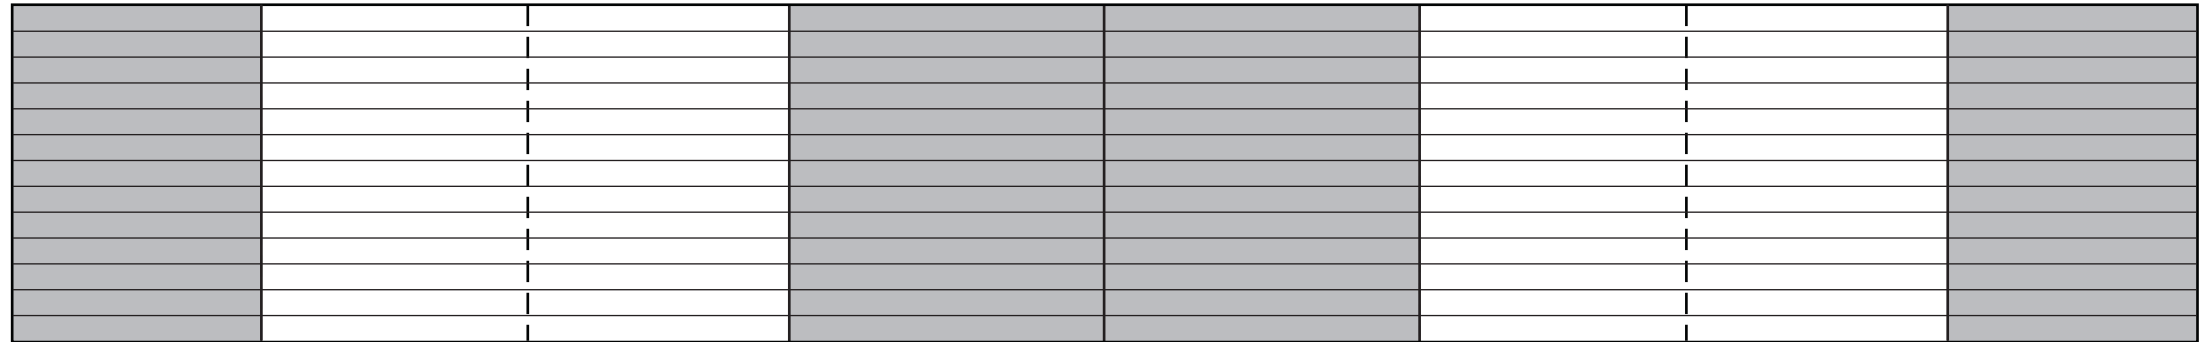

SKU: AA600

Imprint Area: 1 3/4" height x 2 3/4" width

10/3/07

NO CONTINUOUS WRAP

Recommended Maximum View Area

Recommended Maximum View Area

Side 2
Center of Side Facing
Left Handed Drinker

Center of Side
Opposite Handle
SIDE OPPOSITE SIDE
2 HANDLE 1

Side 1
Center of Side Facing
Right Handed Drinker