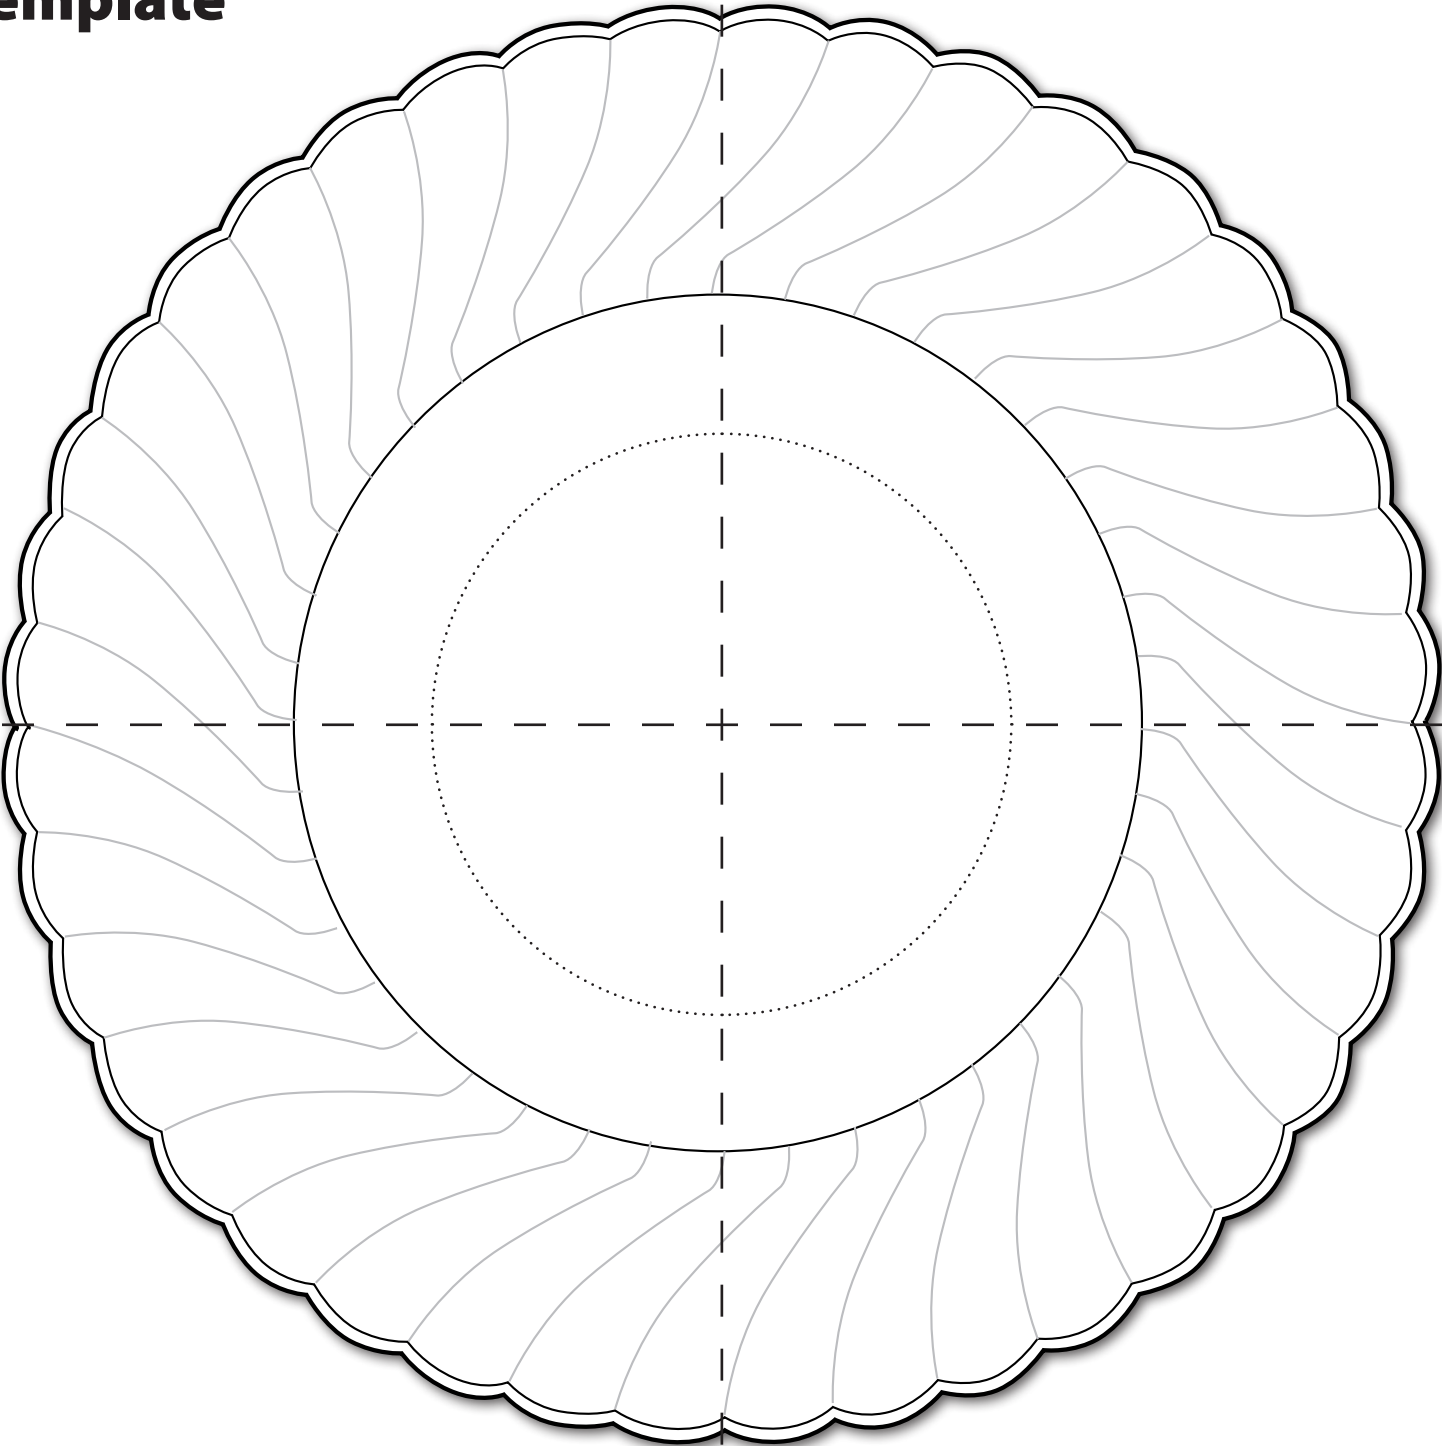

Product Template

ACTUAL SIZE

Dotted line indicates max imprint area, factory recommend staying 20% under this area.

Dotted line is for guidance only and **will not print**.

INK/PMS #					
------------------	--	--	--	--	--

CW75W
7" ClassicWare® Plastic Plate
(White)