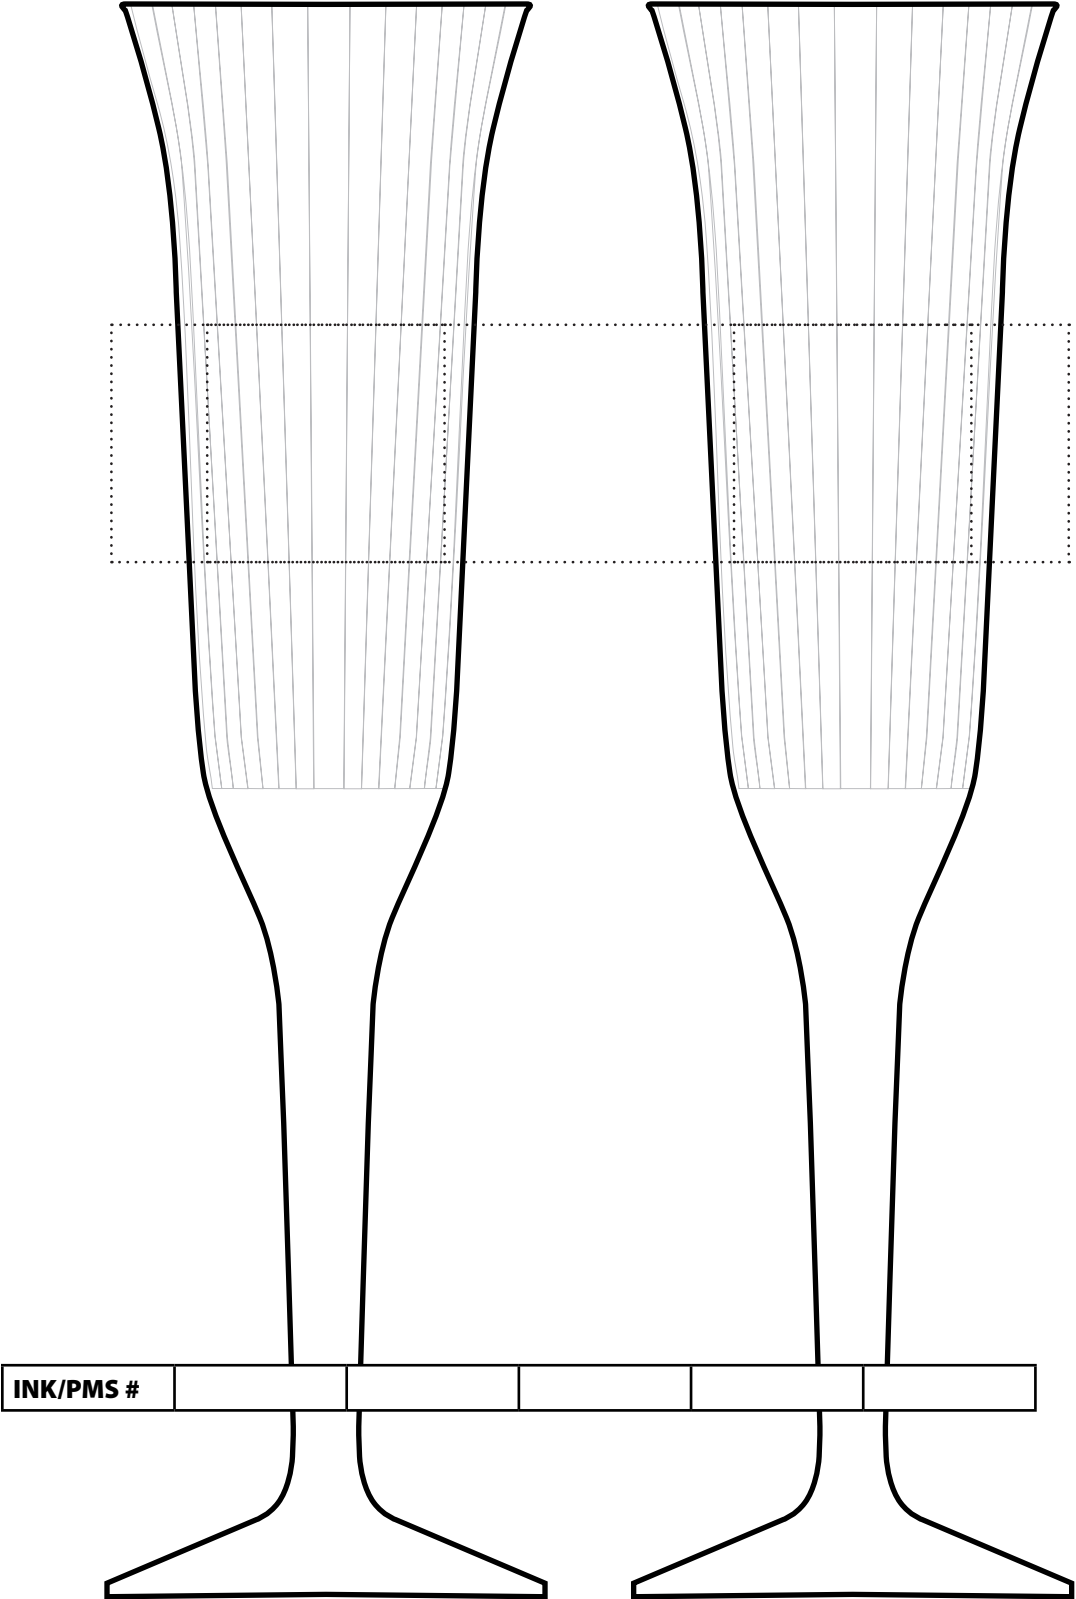

Product Template

ACTUAL SIZE

Dotted line Indicates max imprint area, factory recommend staying 20% under this area. Dotted line is for guidance only and **will not print**.

CF5C
5oz Fluted Champagne
(Wrap/2 Sided)